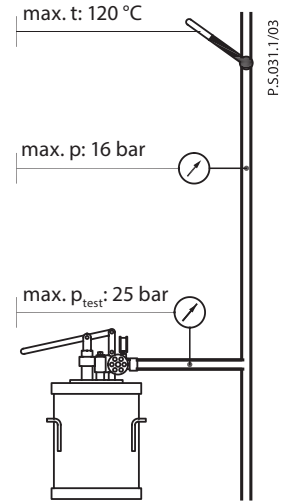

Installation Guide

VMV

Type	Max. Δp bar
VMV 15	0,6
VMV 20	0,5
VMV 25	0,3
VMV 32	0,2
VMV 40	0,2

NC (normally closed)
RAVK (only VMV DN 15, 20)
ABV-NC

NC (normally closed)
RAVK (only VMV DN 15, 20)
ABV-NC

NO (normally open)
ABV-NO