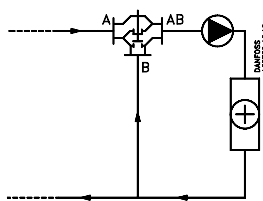

Installation Guide

VMV

Type	Max. Δp bar
VMV 15	0,6
VMV 20	0,5
VMV 25	0,3
VMV 32	0,2
VMV 40	0,2

NC (normally closed)
RAVK (only VMV DN 15, 20)
ABV-NC

NC (normally closed)
RAVK (only VMV DN 15, 20)
ABV-NC

NO (normally open)
ABV-NO