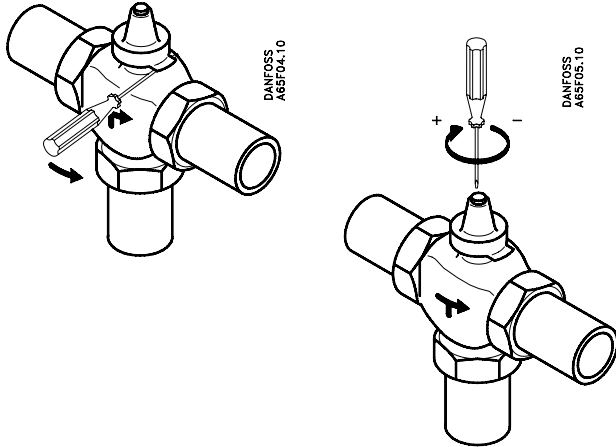

Installation Guide

VMV

Type	Max. Δp bar
VMV 15	0,6
VMV 20	0,5
VMV 25	0,3
VMV 32	0,2
VMV 40	0,2

NC (normally closed)
RAVK (only VMV DN 15, 20)
ABV-NC

NC (normally closed)
RAVK (only VMV DN 15, 20)
ABV-NC

NO (normally open)
ABV-NO