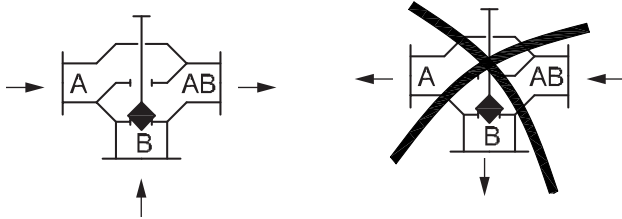

Installation Guide

VMV

Type	Max. Δp bar
VMV 15	0,6
VMV 20	0,5
VMV 25	0,3
VMV 32	0,2
VMV 40	0,2

NC (normally closed)
RAVK (only VMV DN 15, 20)
ABV-NC

NC (normally closed)
RAVK (only VMV DN 15, 20)
ABV-NC

NO (normally open)
ABV-NO

NO (normally open)
ABV-NO