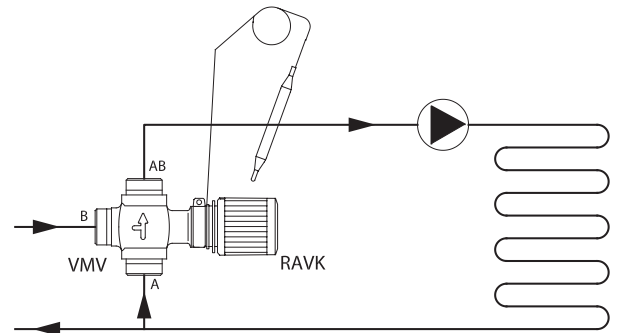

Installation Guide

VMV

Type	Max. Δp bar
VMV 15	0,6
VMV 20	0,5
VMV 25	0,3
VMV 32	0,2
VMV 40	0,2

NC (normally closed)
RAVK (only VMV DN 15, 20)
ABV-NC

NC (normally closed)
RAVK (only VMV DN 15, 20)
ABV-NC

NO (normally open)
ABV-NO

NO (normally open)
ABV-NO