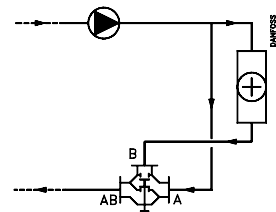

Installation Guide

VMV

Type	Max. Δp bar
VMV 15	0,6
VMV 20	0,5
VMV 25	0,3
VMV 32	0,2
VMV 40	0,2

NC (normally closed)
RAVK (only VMV DN 15, 20)
ABV-NC

NC (normally closed)
RAVK (only VMV DN 15, 20)
ABV-NC

NO (normally open)
ABV-NO